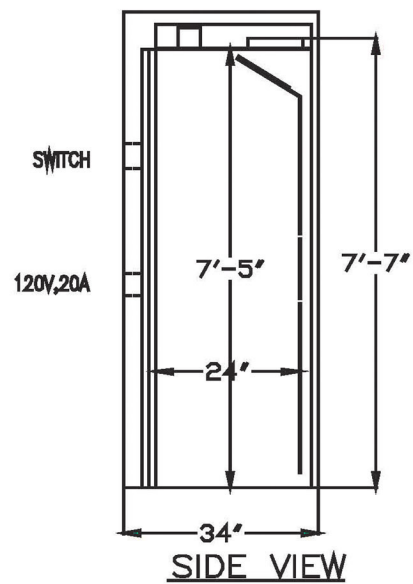

fume hood

walk-in
slimline model

The Genie Slimline floor mounted walk-in style fumehood comes in three standard sizes, and is perfect for rolling in large experiments.

- *Deal direct with the manufacturer
- *Chain driven - trouble free safety glass sash
- *Phenolic upgraded liner - standard
- *One on one technical support
- *Visit our facility
- *Ship crated nationwide
- *Knock down for shipping

fume hood

walk-in
slimline model

8' hood specifications shown
see below for additional hood details

MODEL #	EXTERIOR DIMENSIONS			INTERIOR DIMENSIONS			TWO TUBE LIGHT FIXTURE(S)	Shipping Weight
	WIDTH	DEPTH	HEIGHT	WIDTH	DEPTH	SS COLLAR SIZE		
GE6WIFH	72"	40.5"	95"	63"	24"	12" dia.	one 4'	895
GE8WIFH	96"	40.5"	95"	87"	24"	two 10" dia.	two 3'	1185
GE10WIFH	120"	40.5"	95"	111"	24"	two 12" dia.	two 4'	1315