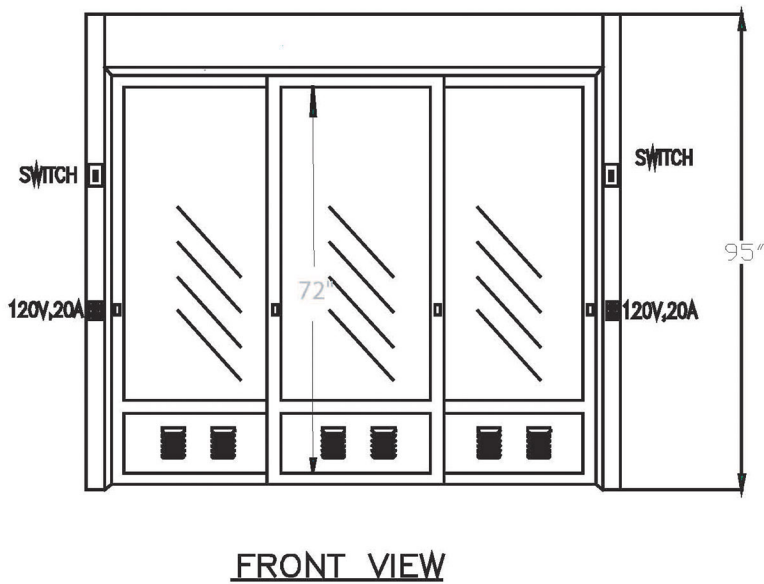

fume hood

walk-in
slimline model

The Genie Slimline floor mounted walk-in style fumehood comes in three standard sizes, and is perfect for rolling in large experiments.

- *Deal direct with the manufacturer
- *Chain driven - trouble free safety glass sash
- *Phenolic upgraded liner - standard
- *One on one technical support
- *Visit our facility
- *Ship crated nationwide
- *Knock down for shipping

fume hood

walk-in
slimline model

8' hood specifications shown
see below for additional hood details

MODEL #	EXTERIOR DIMENSIONS			INTERIOR DIMENSIONS			TWO TUBE LIGHT FIXTURE(S)	Shipping Weight
	WIDTH	DEPTH	HEIGHT	WIDTH	DEPTH	SS COLLAR SIZE		
GE6WIFH	72"	40.5"	95"	63"	24"	12" dia.	one 4'	895
GE8WIFH	96"	40.5"	95"	87"	24"	two 10" dia.	two 3'	1185
GE10WIFH	120"	40.5"	95"	111"	24"	two 12" dia.	two 4'	1315