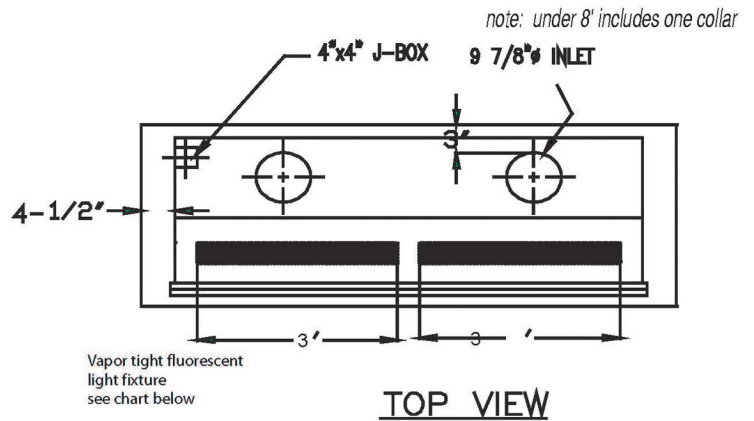

fume hood

walk-in
slimline model

The Genie Slimline floor mounted walk-in style fumehood comes in three standard sizes, and is perfect for rolling in large experiments.

- *Deal direct with the manufacturer
- *Chain driven - trouble free safety glass sash
- *Phenolic upgraded liner - standard
- *One on one technical support
- *Visit our facility
- *Ship crated nationwide
- *Knock down for shipping

fume hood

walk-in
slimline model

8' hood specifications shown
see below for additional hood details

MODEL #	EXTERIOR DIMENSIONS			INTERIOR DIMENSIONS			TWO TUBE LIGHT FIXTURE(S)	Shipping Weight
	WIDTH	DEPTH	HEIGHT	WIDTH	DEPTH	SS COLLAR SIZE		
GE6WIFH	72"	40.5"	95"	63"	24"	12" dia.	one 4'	895
GE8WIFH	96"	40.5"	95"	87"	24"	two 10" dia.	two 3'	1185
GE10WIFH	120"	40.5"	95"	111"	24"	two 12" dia.	two 4'	1315